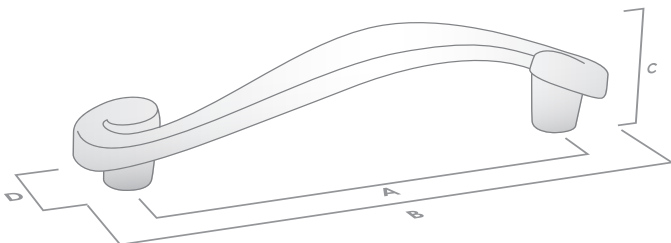

PLUME

The Artisan Collection

Knob

Code	Length (A)	Width (B)	Projection (C)	Finish
736.030.03	30mm	30mm	25mm	Antique Brass
736.030.86	30mm	30mm	25mm	Rustic Tin

Handle

Code	CTC (A)	Length (B)	Width (D)	Projection (C)	Finish
736.096.03	96mm	120mm	25mm	25mm	Antique Brass
736.096.86	96mm	120mm	25mm	25mm	Rustic Tin